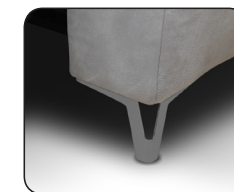

FEET OPTION 2: METAL FEET FUMÈ FINISHING

The company reserves the right without prior notice to make technical sheets changes and/or materials for quality product improvement.

Leather sofas are a handmade product and according to the leather covering selected there could be a measurement tolerance of about 2 inches (cm 5) on each sku

REV. 01 DEL 02/04/2020

© All Right Reserved Rossini S.r.l.