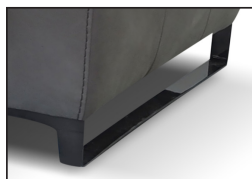

FOOT / OPTION 2:
Stainless Sled bronze finishing

LEATHER COLOR SHADE DIFFERENCES: The model upholstered with some Natural leather such as Maya, Emotion, Carees and Sensation, could present in some area differences in color tones of about 5%. Such differences are not to be considered defect but an expression of the natural characteristic of the cowhide. The company reserves the right without prior notice to make technical sheets changes and/or materials for quality product improvement. Leather sofas are a handmade product and according to the leather covering selected the could be a measurement tolerance of about 2 inches (cm 5) on each sku.