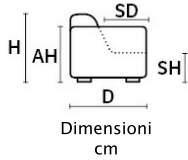

© All Right Reserved Rossini S.r.l.

LORY

LORY

LORY

D 112 | MD 170 | H 84 | AH 65 | SH 47 | SD 60 | MH 103

TECHNICAL DESCRIPTION

THICK STITCH: Available
 STRUCTURE: Hardwood frame for extra strength
 SEAT/BACK SUSPENSION: Reinforced elastic webbing
 SEAT/BACK CUSHIONS: High Density ecologic polyurethane foam with coil springs built inside the cushion covered with a layer of memory foam on top.