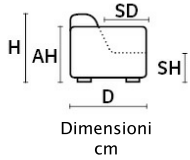

STYLE

D 112 | MD 170 | H 84 | AH 71 | SH 47 | SD 60 | MH 103

TECHNICAL DESCRIPTION

THICK STITCH: Available
STRUCTURE: Hardwood frame for extra strenght
SEAT/BACK SUSPENSION : Reinforced elastic webbing
SEAT/BACK CUSHIONS: High density ecologic polyurethane foam with coil springs built inside the cushion covered with a layer of memory foam on top

MECHANISMS: Individual seat and headrest power motors for mechanisms
BATTERY PACK: Available
CUP HOLDER: Available as option on the versions V620 and V621
USB PORT: Available
FOOT OPTION # 1: Stainless steel feet
FOOT OPTION # 2: Stainless steel feet Bronze finish

MAXI SEAT (VERSION OF THE GROUP HAVE THE SAME SEAT WIDTH)