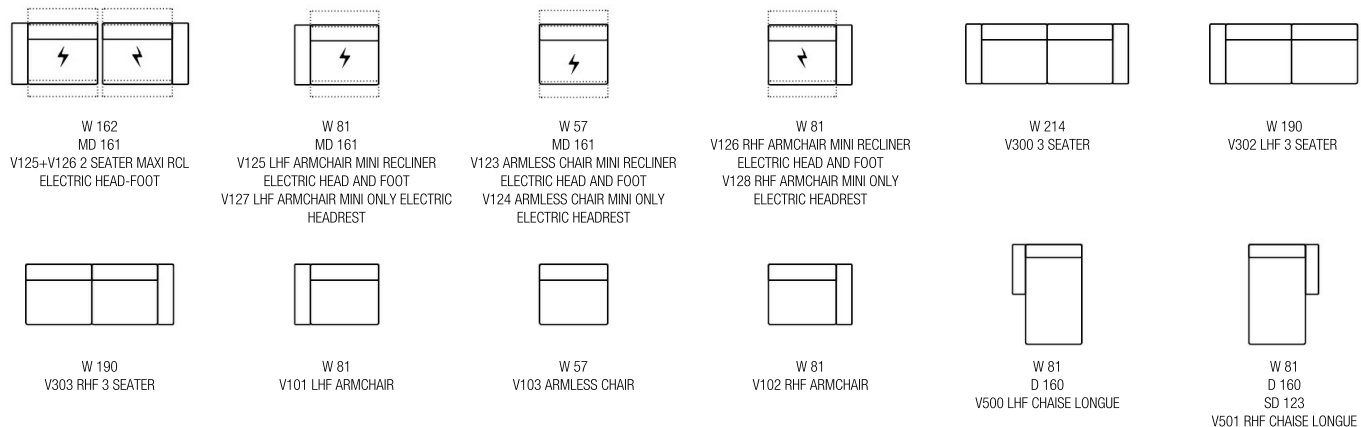

MEDIUM SEAT (VERSION OF THE GROUP HAVE THE SAME SEAT WIDTH)

SMALL SEAT (VERSION OF THE GROUP HAVE THE SAME SEAT WIDTH)