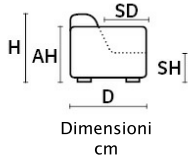

PAKY

D 112 | MD 170 | H 84 | AH 65 | SH 47 | SD 60 | MH 103

TECHNICAL DESCRIPTION

THICK STITCH: Available
STRUCTURE: Hardwood frame for extra strength
SEAT/BACK SUSPENSION: Reinforced elastic webbing
SEAT/BACK CUSHIONS: High Density ecologic polyurethane foam with coil springs built inside the cushion covered with a layer of memory foam on top.

BATTERY PACKS: Available
USB PORT: Not available
CUP HOLDER: Available as option on the SKUS V620/V621
FOOT OPTION 1: Stainless Steel
FOOT OPTION 2: Bronze Finish

MAXI SEAT (VERSION OF THE GROUP HAVE THE SAME SEAT WIDTH)