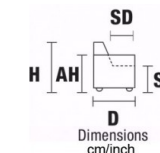

CONSOLLE ANGLE

2 SEATER ANGLED ONLY ELECTRIC HEADREST

ARMLESS ANGLED ONLY ELECTRIC HEADREST

POUFF

UPON REQUEST ON CONSOLLE

ZEUS

THICK STITCH: Available

STRUCTURE: Hardwood frame for extra strenght