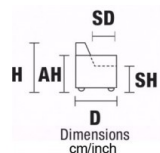

Dimensions
cm/inch

D 98/38.6"
H 86/33.8" AH 65/25.6"
SH 49/19.3" SD 54/21.3"
MH 101/39.8"

W 104/40.9"

V104

ARMCHAIR
ELECTRIC

W 80/31.5"

V106

ARMCHAIR LHF
ELECTRIC