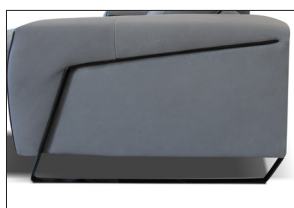

FOOT / OPTION 2: Stainless Arm
Sled titanium finishing

LEATHER COLOR SHADE DIFFERENCES: The model upholstered with some Natural leather such as Maya, Emotion, Carees and Sensation, could present in some area differences in color tones of about 5%. Such differences are not to be considered defect but an expression of the natural characteristic of the cowhide. The company reserves the right without prior notice to make technical sheets changes and/or materials for quality product improvement. Leather sofas are a handmade product and according to the leather covering selected the could be a measurement tolerance of about 2 inches (cm 5) on each sku.