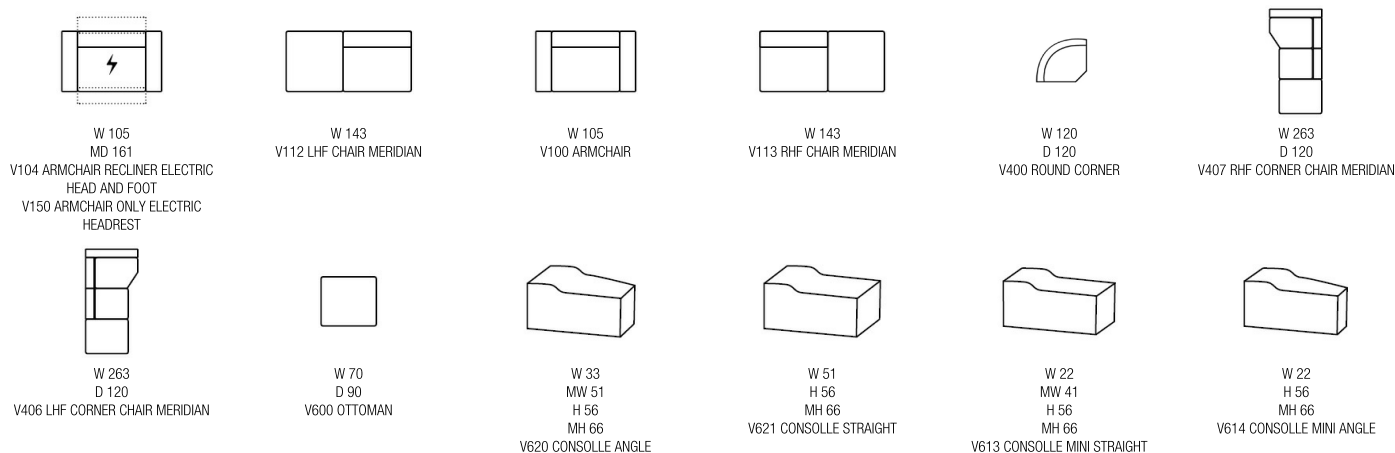

JOLLY (CAN BE COMBINED WITH ALL THE VERSION GROUP)

LEATHER COLOR SHADE DIFFERENCES: The model upholstered with some Natural leather such as Maya, Emotion, Carees and Sensation, could present in some area differences in color tones of about 5%. Such differences are not to be considered defect but an expression of the natural characteristic of the cowhide. The company reserves the right without prior notice to make technical sheets changes and/or materials for quality product improvement. Leather sofas are a handmade product and according to the leather covering selected the could be a measurement tolerance of about 2 inches (cm 5) on each sku.