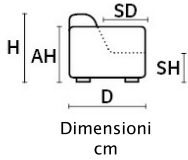

VOGUE

D 112|MD 170|H 84|AH 61|SH 47|SD 60|MH 103

TECHNICAL DESCRIPTION

SPECIAL STITCH: TYPE "H"
STRUCTURE: Hardwood frame for extra strength
SPRING SYSTEM: Reinforced Elastic webbing
SEAT/BACK CUSHIONS: Ecologic polyurethane foam, pocket springs
REMOVABILITY: Not possible
MECHANISMS: Each sofa has two separate motors, one for the

USB: Available
BATTERY PACK: Available
CUP HOLDER: Available as option on the V620 and V621
FOOT / OPTION 1: Stainless Steel Arm Sled
FOOT / OPTION 2: Stainless Arm Sled titanium finishing

MAXI SEAT (VERSION OF THE GROUP HAVE THE SAME SEAT WIDTH)