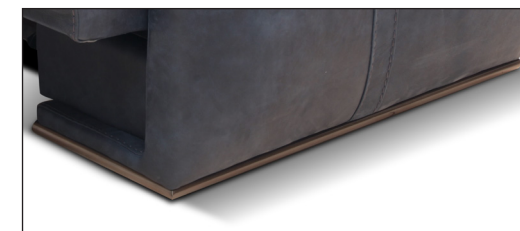

FEET OPTION 2:
Arm Metal base fumè finishing

ARCADIA

THICK STITCH: Available

STRUCTURE: Hardwood frame for extra strength
SPRING SYSTEM: Reinforced Elastic webbing
SEAT/BACK CUSHIONS: Ecologic polyurethane foam covered with a layer of dacron wadding
REMOVABILITY: Not possible
MECHANISMS: Each sofa has two separate motors, one the headrest and one for the footrest
USB: Available
BATTERY PACK: Available
BASE OPTION 1: Arm base stainless steel
BASE OPTION 2: Arm base metal fumè finishing

COVERING: Full leather

© All Right Reserved Rossini S.r.l.

The company reserves the right without prior notice to make technical sheets changes and/or materials for quality product improvement.
Leather sofas are a handmade product and according to the leather covering selected there could be a measurement tolerance of about 2 inches (cm 5) on each sku