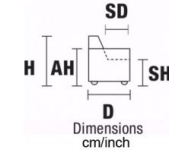

FEET OPTION 1:
STAINLESS STEEL FEET

VERSION CODE

DESCRIPTION