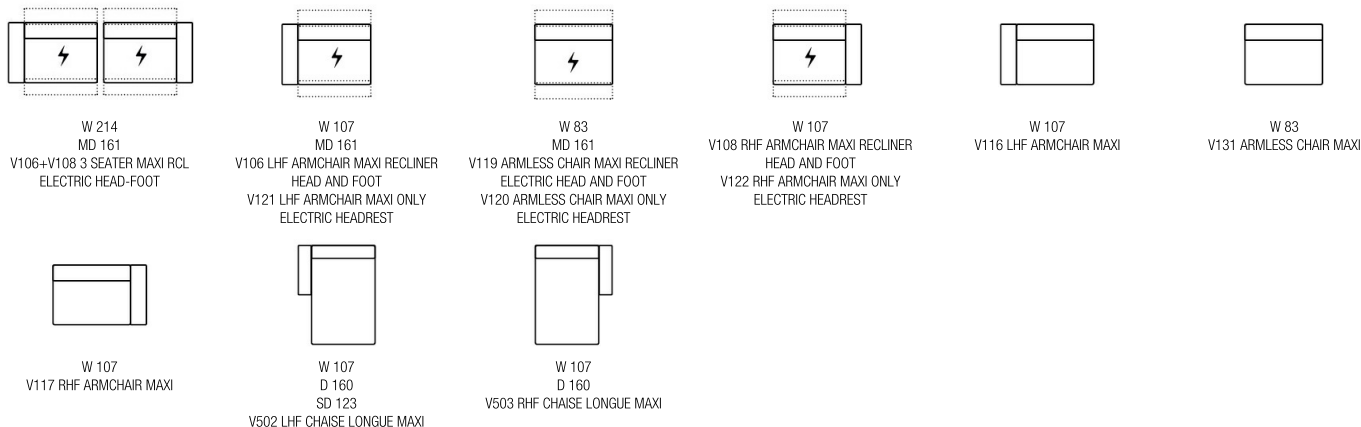

ADAMO

Dimensioni
cm
D 97 | H 103 | AH 63 | SH 46 | SD 60

TECHNICAL DESCRIPTION

THICK STITCH:	Available	BATTERY PACK:	Available as option
STRUCTURE:	Hardwood frame for extra strenght	USB CHARGER:	Available as option for the Version with arm
SEAT/BACK SUSPENSION:	Reinforced elastic webbing	TRAY:	Wooden matt black finishing, upon request on console
SEAT/BACK CUSHIONS:	Ecologic open cell polyurethane foam covered with a layer of dacron wadding	FOOT OPTION # 1 :	Stainless steel feet
MECHANISMS:	Each seat has two separate motors, one for the headrest and one for the footrest	FOOT OPTION # 2 :	Metal feet bronze finish

MAXI SEAT (VERSION OF THE GROUP HAVE THE SAME SEAT WIDTH)