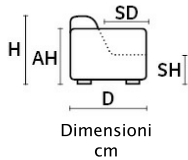

SLED OPTION 1:
STAINLESS STEEL
FINISHING

SLED OPTION 2:
STAINLESS STEEL
TITANIUM FINISHING

FOCUS

FOCUS

FOCUS

D 112 | MD 170 | H 84 | AH 71 | SH 47 | SD 60 | MH 103

TECHNICAL DESCRIPTION

THICK STITCH: Available
 STRUCTURE: Hardwood frame for extra strenght
 SEAT/BACK SUSPENSION : Reinforced elastic webbing
 SEAT/BACK CUSHIONS: High density ecologic polyurethane foam with coil springs built inside the cushion covered with a layer of memory foam on top