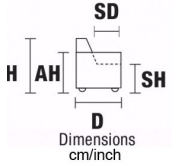

D Deep

SD Seat Depth

MD Maximum Deep

W Width

WF Front Width

WB Back Width

VERSION MAXI: ALL ITEMS OF SECTIONS MAXI HAVE THE SAME SEAT WIDTH

W 230/90.6"
D 114/44.9"
H 88/34.6"
SH 49/19.3"
MSD 107/42.1"

MD 177/69.7"
AH 64/25.2"
SD 55/21.7"
MH 106/41.7"

3 SEATER MAXI

RCL ELECTRIC HEAD-FOOT
VERSIONI V106 + V108

W 115/45.3"
D 114/44.9"
H 88/34.6"
SH 49/19.3"
MSD 107/42.1"

MD 177/69.7"
AH 64/25.2"
SD 55/21.7"
MH 106/41.7"