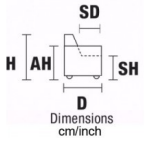

D Deep

SD Seat Depth

MD Maximum Deep

W Width

WF Front Width

WB Back Width

VERSION MAXI: ALL ITEMS OF SECTIONS MAXI HAVE THE SAME SEAT WIDTH

W 238/94"
D 114/45" MD 177/70"
H 87/34" AH 66/26"
SH 49/19" SD 55/22"
MSD 107/42" MH 105/41"