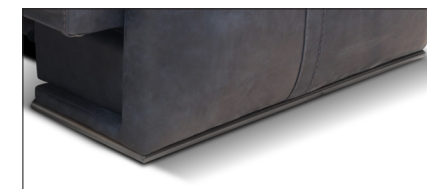

CORNER STRAIGHT

CONSOLLE ANGLED

CONSOLLE STRAIGHT

UPON REQUEST ON
CONSOLLE

BASE OPTION 1: ARM BASE STAINLESS STEEL

BASE OPTION 2: ARM BASE METAL FUMÈ FINISHING

The company reserves the right without prior notice to make technical sheets changes and/or materials for quality product improvement.
Leather sofas are a handmade product and according to the leather covering selected there could be a measurement tolerance of about 2 inches (cm 5) on each sku