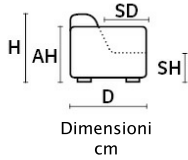

FRANCY

FRANCY

FRANCY

D 112 | MD 170 | H 84 | AH 71 | SH 47 | SD 60 | MH 103

TECHNICAL DESCRIPTION

THICK STITCH: Available
 STRUCTURE: Hardwood frame for extra strenght
 SEAT/BACK SUSPENSION : Reinforced elastic webbing
 SEAT/BACK CUSHIONS: High density ecologic polyurethane foam with coil springs built inside the cushion covered with a layer of memory foam on top