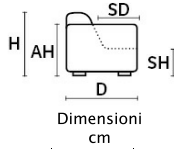

EVA

EVA

EVA

Dimensioni cm
D 97 | H 103 | AH 63 | SH 46 | SD 60

TECHNICAL DESCRIPTION

| | | | |
|-----------------------|--|-------------------|--|
| THICK STITCH: | Available as option | BATTERY PACK: | Available as option |
| STRUCTURE: | Hardwood frame for extra strenght | USB CHARGER: | Available as option for the Version with arm |
| SEAT/BACK SUSPENSION: | Reinforced elastic webbing | TRAY: | Wooden matt black finishing, upon request on console |
| SEAT/BACK CUSHIONS: | Ecologic open cell polyurethane foam covered with a layer of dacron wadding | FOOT OPTION # 1 : | Stainless steel Sled |
| MECHANISMS: | Each seat has two separate motors, one for the headrest and one for the footrest | FOOT OPTION # 2 : | Metal feet bronze finish Sled |