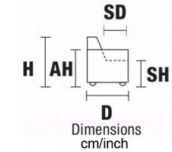

AB Altezza Braccio	A Altezza	A Altezza Seduta	AM Altezza Massima	P Profondità	P Profondità Seduta	PM Profondità Massima	L Larghezza
	AH Arm Height	H Height	SH Seat Height	MH Maximum Height	D Deep	SD Seat Depth	MD Maximum Deep	W Width