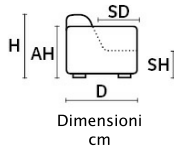

ROSSINI
MADE IN ITALY®

RECLINER

ADAMO

ADAMO

ADAMO

Dimensioni
cm
D 97 | H 103 | AH 63 | SH 46 | SD 60

TECHNICAL DESCRIPTION

| | | | |
|-----------------------|--|-------------------|--|
| THICK STITCH: | Available | BATTERY PACK: | Available as option |
| STRUCTURE: | Hardwood frame for extra strenght | USB CHARGER: | Available as option for the Version with arm |
| SEAT/BACK SUSPENSION: | Reinforced elastic webbing | TRAY: | Wooden matt black finishing, upon request on console |
| SEAT/BACK CUSHIONS: | Ecologic open cell polyurethane foam covered with a layer of dacron wadding | FOOT OPTION # 1 : | Stainless steel feet |
| MECHANISMS: | Each seat has two separate motors, one for the headrest and one for the footrest | FOOT OPTION # 2 : | Metal feet bronze finish |